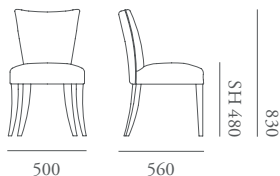

Morgan London
1 Dallington Street
London, EC1V 0BH
Sales: +44 (0) 1243 371 111

Morgan Factory
Clovelly Road, Southbourne
Hampshire, PO10 8PQ
info@morganfurniture.co.uk

www.morganfurniture.co.uk

Atlantic

The Atlantic collection offers classic contemporary dining chairs available with a timber arm detail, and a stacking chair variation. The comfort of the sculpted elegant curved back allows for long meetings or fine dining.