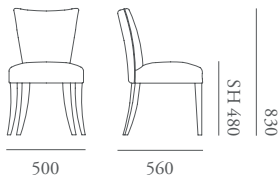

Morgan London
1 Dallington Street
London, EC1V 0BH
Sales: +44 (0) 1243 371 111

Morgan Factory
Clovelly Road, Southbourne
Hampshire, PO10 8PQ
info@morganfurniture.co.uk

www.morganfurniture.co.uk

Atlantic

The Atlantic collection offers classic contemporary dining chairs available with a timber arm detail, as well as two back height options and a stacking chair variation. The comfort of the sculpted elegant curved back allows for long meetings or fine dining.