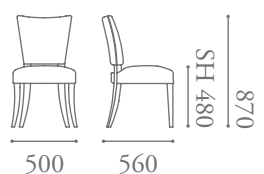

Atlantic Specification

Designed by Katerina Zachariades.

The Atlantic collection offers classic contemporary dining chairs available with a timber arm detail, as well as two back height options and a stacking chair variation. The comfort of the sculpted elegant curved back allows for long meetings or fine dining.

203A