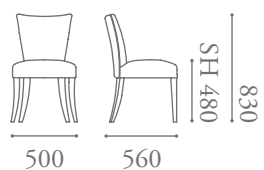

Atlantic Specification

Designed by Katerina Zachariades.

The Atlantic collection offers classic contemporary dining chairs available with a timber arm detail, as well as two back height options and a stacking chair variation. The comfort of the sculpted elegant curved back allows for long meetings or fine dining.

203

203H