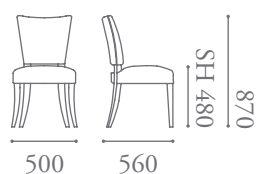

Atlantic Specification

Designed by Katerina Zachariades.

The Atlantic collection offers classic contemporary dining chairs available with a timber or upholstered arm detail, as well as two back height options and a stacking chair variation. The comfort of the sculpted elegant curved back allows for long meetings or fine dining.

203A