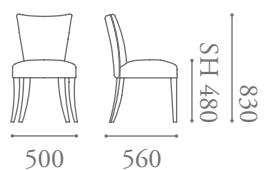

Atlantic Specification

Designed by Katerina Zachariades.

The Atlantic collection offers classic contemporary dining chairs available with a timber or upholstered arm detail, as well as two back height options and a stacking chair variation. The comfort of the sculpted elegant curved back allows for long meetings or fine dining.

203

203H