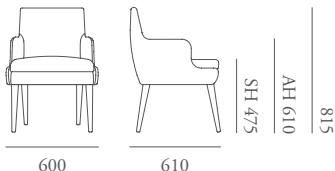

Morgan London
1 Dallington Street
London, EC1V 0BH
Sales: +44 (0) 1243 371 111

Morgan Factory
Clovelly Road, Southbourne
Hampshire, PO10 8PQ
info@morganfurniture.co.uk

www.morganfurniture.co.uk

Chevy

The Chevy collection owes its inspiration to the 1950s and the styling and elegance of that era. It comprises dining chairs with turned timber legs and a fully wrapped seat detail suitable for any contract environment.