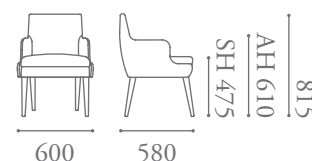

Chevy Specification

Designed by Katerina Zachariades.

The Chevy collection owes its inspiration to the 1950s and the styling and elegance of that era. It comprises dining and lounge chairs with turned timber legs and a fully wrapped seat detail suitable for any contract environment.

709

710

713