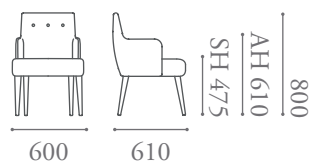

Chevy Specification

Designed by Katerina Zachariades.

The Chevy collection owes its inspiration to the 1950s and the styling and elegance of that era. It comprises dining and lounge chairs with turned timber legs and a fully wrapped seat detail suitable for any contract environment.

709

710

713