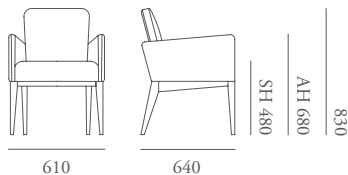

Morgan London
1 Dallington Street
London, EC1V 0BH
Sales: +44 (0) 1243 371 111

Morgan Factory
Clovelly Road, Southbourne
Hampshire, PO10 8PQ
info@morganfurniture.co.uk

www.morganfurniture.co.uk

City

Modern, sharp and minimal, the City collection consists of upholstered lounge seating, side chairs, bar stool and sofa. The low back has been designed to fulfil the requirement of fitting under a desk. Optional quilted upholstery, double top stitching and a sleek timber base add detail to this ergonomically designed collection.