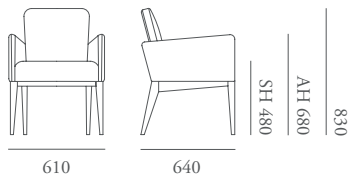

Morgan London
1 Dallington Street
London, EC1V 0BH
Sales: +44 (0) 1243 371 111

Morgan Factory
Clovelly Road, Southbourne
Hampshire, PO10 8PQ
info@morganfurniture.co.uk

www.morganfurniture.co.uk

City

Modern, sharp and minimal, the City collection consists of upholstered lounge seating, side chairs, bar stool and sofa. The low back has been designed to fulfil the requirement of fitting under a desk. Optional double top stitching and a sleek timber base add detail to this ergonomically designed collection.