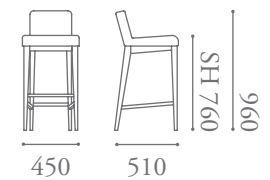

City Specification

Designed by Morgan Studio.

Modern, sharp and minimal, the City collection consists of upholstered lounge seating, side chairs, bar stool and sofa. The low back has been designed to fulfil the requirement of fitting under a desk. Optional quilted upholstery, double top stitching and a sleek timber base add detail to this ergonomically designed collection.

532

532L

530T

430

530SBL

City Specification