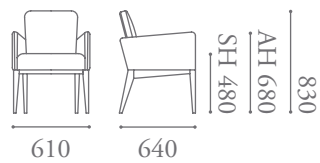

City Specification

Designed by Morgan Studio.

Modern, sharp and minimal, the City collection consists of upholstered lounge seating, side chairs, bar stool and sofa. The low back has been designed to fulfil the requirement of fitting under a desk. Optional quilted upholstery, double top stitching and a sleek timber base add detail to this ergonomically designed collection.

532

532L

530T

430

530SBL

City Specification