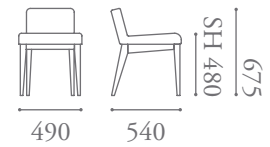

City Specification

Designed by Morgan Studio.

Modern, sharp and minimal, the City collection consists of upholstered lounge seating, side chairs, bar stool and sofa. The low back has been designed to fulfil the requirement of fitting under a desk. Optional quilted upholstery, double top stitching and a sleek timber base add detail to this ergonomically designed collection.

532

532L

530T

430

530SBL

City Specification