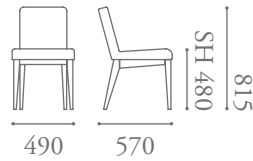

City Specification

Designed by Morgan Studio.

Modern, sharp and minimal, the City collection consists of upholstered lounge seating, side chairs, bar stool and sofa. The low back has been designed to fulfil the requirement of fitting under a desk. Optional quilted upholstery, double top stitching and a sleek timber base add detail to this ergonomically designed collection.

532

532L

530T

430

530SBL

City Specification