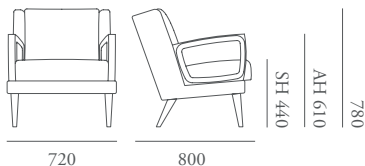

Morgan London
1 Dallington Street
London, EC1V 0BH
Sales: +44 (0) 1243 371 111

Morgan Factory
Clovelly Road, Southbourne
Hampshire, PO10 8PQ
info@morganfurniture.co.uk

www.morganfurniture.co.uk

Goodwood

The Goodwood collection is a group of armchairs and dining chairs featuring a distinctive timber detail. Inspired by freeform shapes found in art mobiles and hand carved timber sculptures, the collection includes a high back chair as well as a fully upholstered arm option.