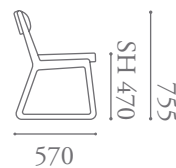

Havana Specification

Designed by Katerina Zachariades.

The Havana collection offers a sculptural timber frame lounge and dining chair with a simple upholstered seat and back pad. A refined, hand crafted and distinctive shaped side profile offers an original aesthetic to this archetypal mid-century style.

872SL