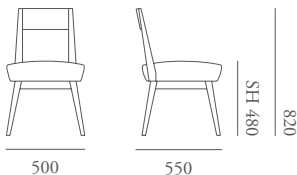

Morgan London
1 Dallington Street
London, EC1V 0BH
Sales: +44 (0) 1243 371 111

Morgan Factory
Clovelly Road, Southbourne
Hampshire, PO10 8PQ
info@morganfurniture.co.uk

www.morganfurniture.co.uk

Lima

The Lima collection is light and playful. Dining as well as small lounge chairs, ottoman and barstool, they feature a shaped seat cushion and timber back. Constructed in three elements, base, seat and back they offer the option of natural timber combined with a painted finish.