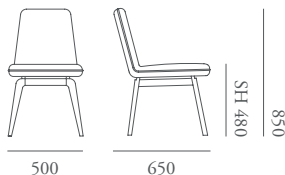

Morgan London
1 Dallington Street
London, EC1V 0BH
Sales: +44 (0) 1243 371 111

Morgan Factory
Clovelly Road, Southbourne
Hampshire, PO10 8PQ
info@morganfurniture.co.uk

www.morganfurniture.co.uk

Lucca

The Lucca collection is comprised of a dining chair, stool and barstool, featuring a tapered timber base and slim-line upholstered seat creating a contemporary aesthetic, ideally suited to informal dining. The fully upholstered seat features a continuous piping detail to accentuate the radiused profile. The seat appears to float on an elegant showwood base.