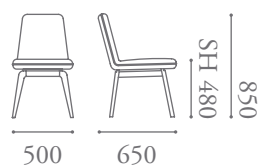

Lucca Specification

Designed by Morgan Studio.

The Lucca collection is comprised of a dining chair and low and high stools featuring a tapered timber base and slim-line upholstered seat with a contemporary aesthetic ideally suited to informal dining and meeting spaces. The fully upholstered seat features a continuous piping detail to accentuate the radiused profile. The seat appears to float on an elegant show wood base.

740T

740S