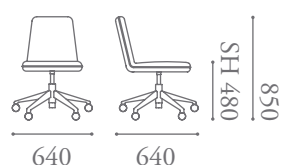

Lucca Specification

Designed by Morgan Studio.

The Lucca collection is comprised of a dining chair and low and high stools featuring a tapered timber base and slim-line upholstered seat with a contemporary aesthetic ideally suited to informal dining and meeting spaces. The fully upholstered seat features a continuous piping detail to accentuate the radiused profile. The seat appears to float on an elegant show wood base.

439T