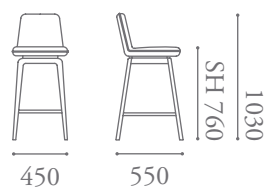

Lucca Specification

Designed by Morgan Studio.

The Lucca collection is comprised of a dining chair and low and high stools featuring a tapered timber base and slim-line upholstered seat with a contemporary aesthetic ideally suited to informal dining and meeting spaces. The fully upholstered seat features a continuous piping detail to accentuate the radiused profile. The seat appears to float on an elegant show wood base.