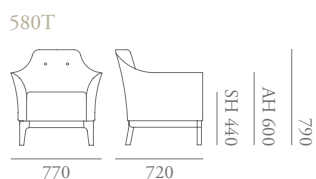

Modena Specification

Designed by Katerina Zachariades

The Modena collection features contemporary lounge chairs and sofas including a versatile modular system. The stylish Modena chair is generous, with a sweeping upholstered arm detail that creates a sharp profile but also a soft inviting shape; a showwood base features profiled edges and inset legs. The small lounge & high back wing chair are also available with a brushed nickel swivel base.