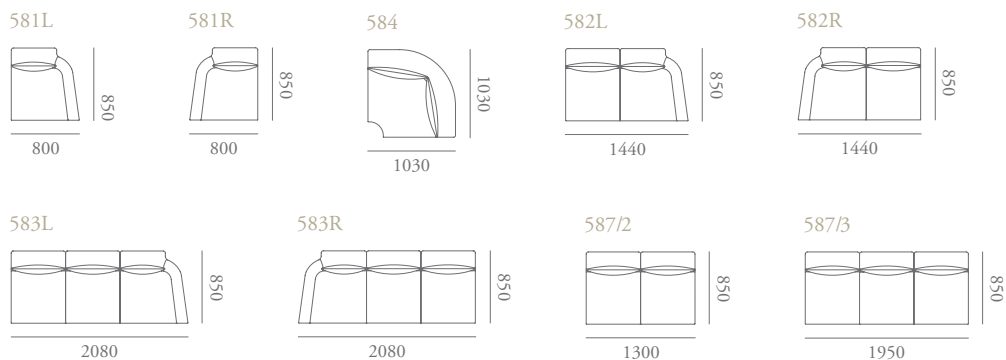

Modena Specification

Modules