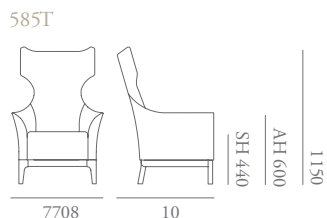

Modena Specification

Designed by Katerina Zachariades

The Modena collection features contemporary lounge chairs and sofas including a versatile modular system. The stylish Modena chair is generous, with a sweeping upholstered arm detail that creates a sharp profile but also a soft inviting shape; a showwood base features profiled edges and inset legs. The small lounge & high back wing chair are also available with a brushed nickel swivel base.