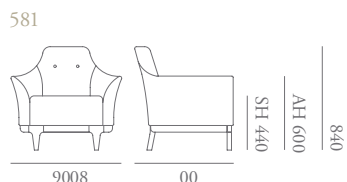

Modena Specification

Designed by Katerina Zachariades

The Modena collection features contemporary lounge chairs and sofas including a versatile modular system. The stylish Modena chair is generous, with a sweeping upholstered arm detail that creates a sharp profile but also a soft inviting shape; a showwood base features profiled edges and inset legs. The small lounge & high back wing chair are also available with a brushed nickel swivel base.