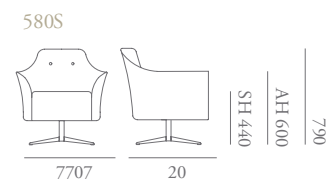

Modena Specification

Designed by Katerina Zachariades

The Modena collection features contemporary lounge chairs and sofas including a versatile modular system. The stylish Modena chair is generous, with a sweeping upholstered arm detail that creates a sharp profile but also a soft inviting shape; a showwood base features profiled edges and inset legs. The small lounge & high back wing chair are also available with a brushed nickel swivel base.