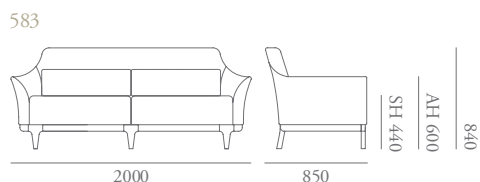

Modena Specification

Designed by Katerina Zachariades

The Modena collection features contemporary lounge chairs and sofas including a versatile modular system. The stylish Modena chair is generous, with a sweeping upholstered arm detail that creates a sharp profile but also a soft inviting shape; a showwood base features profiled edges and inset legs. The small lounge & high back wing chair are also available with a brushed nickel swivel base.