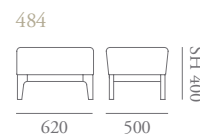

Modena Specification

Designed by Katerina Zachariades

The Modena collection features contemporary lounge chairs and sofas including a versatile modular system. The stylish Modena chair is generous, with a sweeping upholstered arm detail that creates a sharp profile but also a soft inviting shape; a showwood base features profiled edges and inset legs. The small lounge & high back wing chair are also available with a brushed nickel swivel base.