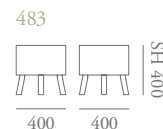

Modena Specification

Designed by Katerina Zachariades

The Modena collection features contemporary lounge chairs and sofas including a versatile modular system. The stylish Modena chair is generous, with a sweeping upholstered arm detail that creates a sharp profile but also a soft inviting shape; a showwood base features profiled edges and inset legs. The small lounge & high back wing chair are also available with a brushed nickel swivel base.