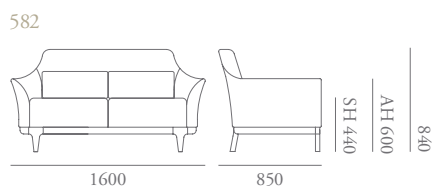

Modena Specification

Designed by Katerina Zachariades

The Modena collection features contemporary lounge chairs and sofas including a versatile modular system. The stylish Modena chair is generous, with a sweeping upholstered arm detail that creates a sharp profile but also a soft inviting shape; a showwood base features profiled edges and inset legs. The small lounge & high back wing chair are also available with a brushed nickel swivel base.