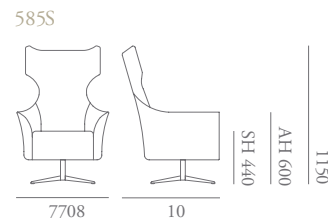

Modena Specification

Designed by Katerina Zachariades

The Modena collection features contemporary lounge chairs and sofas including a versatile modular system. The stylish Modena chair is generous, with a sweeping upholstered arm detail that creates a sharp profile but also a soft inviting shape; a showwood base features profiled edges and inset legs. The small lounge & high back wing chair are also available with a brushed nickel swivel base.