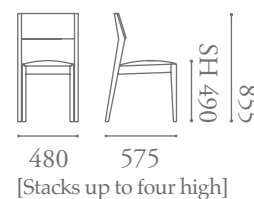

Panama Specification

Designed by Morgan Studio

The Panama Collection of dining and lounge chairs features a slim, angled dynamic frame and sharp square upholstery detailing. An ergonomic seating angle and webbed seat create a light and comfortable contemporary chair.

841ST

742A