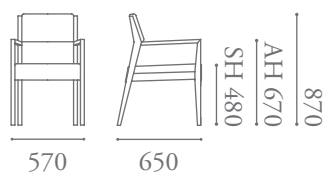

Panama Specification

Designed by Morgan Studio

The Panama Collection of dining and lounge chairs features a slim, angled dynamic frame and sharp square upholstery detailing. An ergonomic seating angle and webbed seat create a light and comfortable contemporary chair.

482