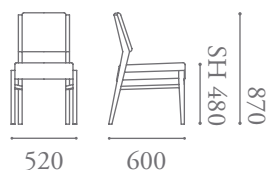

Panama Specification

Designed by Morgan Studio

The Panama Collection of dining and lounge chairs features a slim, angled dynamic frame and sharp square upholstery detailing. An ergonomic seating angle and webbed seat create a light and comfortable contemporary chair.

841

841A