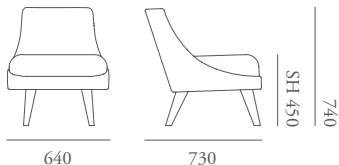

Morgan London
1 Dallington Street
London, EC1V 0BH
Sales: +44 (0) 1243 371 111

Morgan Factory
Clovelly Road, Southbourne
Hampshire, PO10 8PQ
info@morganfurniture.co.uk

www.morganfurniture.co.uk

Pimlico

Starting as a small bedroom chair, Pimlico was created by the Morgan Studio team featuring smooth curved lines and a unique inset oval seat pad which is wrapped by the frame. Fully upholstered for maximum comfort, Pimlico succeeds in offering a look which is youthful as well as being timeless and elegant. Available in varying sizes, including sofas.