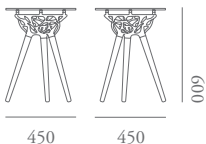

An occasional table with a difference; the frame consists of a 3D printed polyamide element that links the timber turned legs to the top. A jewel like object, the polyamide creates a light, sculptural aesthetic while maintaining contract strength. Available in two height options, with either a clear glass, smoked glass, laminate or veneer top.