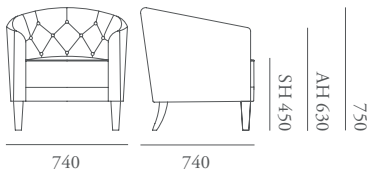

Morgan London
1 Dallington Street
London, EC1V 0BH
Sales: +44 (0) 1243 371 111

Morgan Factory
Clovelly Road, Southbourne
Hampshire, PO10 8PQ
info@morganfurniture.co.uk

www.morganfurniture.co.uk

Rotunda

Featuring generous and plump upholstery, the Rotunda collection comprises lounge seating with a deep button detail, offering elegance and comfort in a classic style.

A curved tub style backrest encloses the seat, providing a compact and ergonomic sit. A low, middle and high back option is available.

Designed by Katerina Zachariades