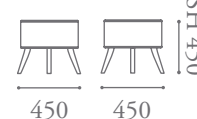

Rotunda Specification

Designed by Katerina Zachariades

Featuring generous and plump upholstery, the Rotunda collection comprises of lounge seating with a deep button detail, offering elegance and comfort in a classic style. A curved tub style backrest encloses the seat providing a compact and ergonomic sit. A low, middle and high back option is available.

313

315L

315

410

320

323