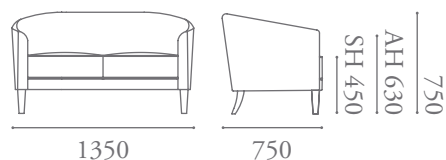

Rotunda Specification

Designed by Katerina Zachariades

Featuring generous and plump upholstery, the Rotunda collection comprises of lounge seating with a deep button detail, offering elegance and comfort in a classic style. A curved tub style backrest encloses the seat providing a compact and ergonomic sit. A low, middle and high back option is available.

313

315L

315

410

320

323