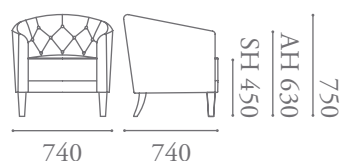

315

Rotunda Specification

Designed by Katerina Zachariades

Featuring generous and plump upholstery, the Rotunda collection comprises of lounge seating with a deep button detail, offering elegance and comfort in a classic style. A curved tub style backrest encloses the seat providing a compact and ergonomic sit. A low, middle and high back option is available.

313