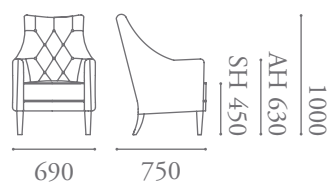

Rotunda Specification

Designed by Katerina Zachariades

Featuring generous and plump upholstery, the Rotunda collection comprises of lounge seating with a deep button detail, offering elegance and comfort in a classic style. A curved tub style backrest encloses the seat providing a compact and ergonomic sit. A low, middle and high back option is available.

320