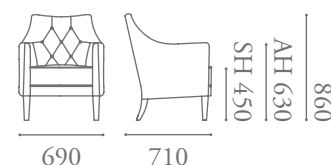

Rotunda Specification

Designed by Katerina Zachariades

Featuring generous and plump upholstery, the Rotunda collection comprises of lounge seating with a deep button detail, offering elegance and comfort in a classic style. A curved tub style backrest encloses the seat providing a compact and ergonomic sit. A low, middle and high back option is available.

315L