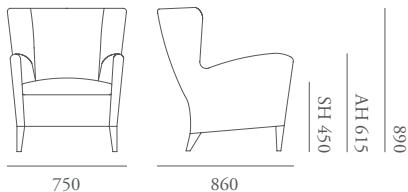

Morgan London
1 Dallington Street
London, EC1V 0BH
Sales: +44 (0) 1243 371 111

Morgan Factory
Clovelly Road, Southbourne
Hampshire, PO10 8PQ
info@morganfurniture.co.uk

www.morganfurniture.co.uk

Seville

Contemporary and classic, Seville is an elegant lounge seating collection with a distinctive shape to the back and long sweeping curve on the arms, reminiscent of a vintage style. The lounge chairs are complemented by matching dining chairs, bar stool and sofa. Available with both loose seat cushion and faux seat detail.