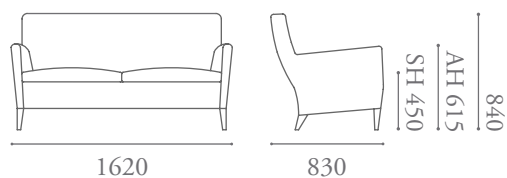

# Seville Specification

Designed by Katerina Zachariades

Contemporary and classic, Seville is an elegant lounge seating collection with a distinctive shape to the back and long sweeping curve on the arms reminiscent of a vintage style. The lounge chairs are complemented by matching dining chairs and a bar stool and are available with both loose seat cushion and faux seat detail.

# Seville Specification

750/2

750/3

756/2

453