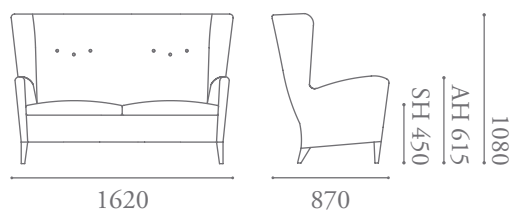

# Seville Specification

Designed by Katerina Zachariades

Contemporary and classic, Seville is an elegant lounge seating collection with a distinctive shape to the back and long sweeping curve on the arms reminiscent of a vintage style. The lounge chairs are complemented by matching dining chairs and a bar stool and are available with both loose seat cushion and faux seat detail.

The Seville high back is an interpretation of the traditional wing chair and club chair with a contemporary look. With button back upholstery detail, the Seville wing chair and sofa collection offer a distinguished presence and a flowing elegant profile. A matching low back sofa is also available.

# Seville Specification

750/2

750/3

756/2

453