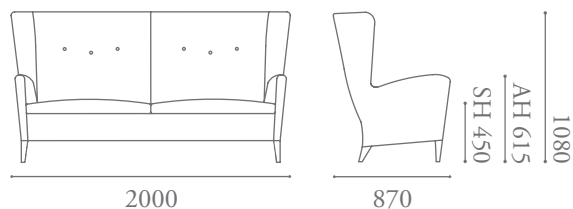

# Seville Specification

Designed by Katerina Zachariades

Contemporary and classic, Seville is an elegant lounge seating collection with a distinctive shape to the back and long sweeping curve on the arms reminiscent of a vintage style. The lounge chairs are complemented by matching dining chairs and a bar stool and are available with both loose seat cushion and faux seat detail.

The Seville high back is an interpretation of the traditional wing chair and club chair with a contemporary look. With button back upholstery detail, the Seville wing chair and sofa collection offer a distinguished presence and a flowing elegant profile. A matching low back sofa is also available.

# Seville Specification

750/2

750/3

756/2

453