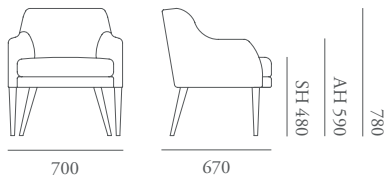

Morgan London
1 Dallington Street
London, EC1V 0BH
Sales: +44 (0) 1243 371 111

Morgan Factory
Clovelly Road, Southbourne
Hampshire, PO10 8PQ
info@morganfurniture.co.uk

www.morganfurniture.co.uk

Siena

The Siena collection of lounge chairs also includes daybeds, swivel chairs and benches. The tub chairs feature a flowing curved profile and tapered turned legs or, as an option, a polished timber showwood base.