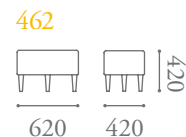

Siena Specification

Designed by Katerina Zachariades

The Siena collection of lounge chairs also includes daybeds, swivel chairs and benches. The tub chairs feature a flowing curved profile and tapered turned legs or, as an option, a polished timber show wood base.

[Shown as right arm, can be left arm.]