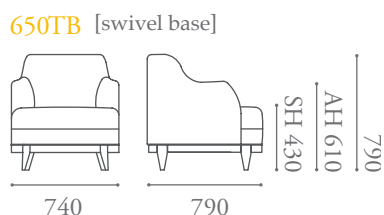

Siena Specification

Designed by Katerina Zachariades

The Siena collection of lounge chairs also includes daybeds, swivel chairs and benches. The tub chairs feature a flowing curved profile and tapered turned legs or, as an option, a polished timber show wood base.

[Shown as right arm, can be left arm.]