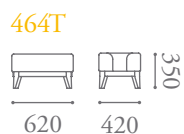

Siena Specification

Designed by Katerina Zachariades

The Siena collection of lounge chairs also includes daybeds, swivel chairs and benches. The tub chairs feature a flowing curved profile and tapered turned legs or, as an option, a polished timber show wood base.

[Shown as right arm, can be left arm.]