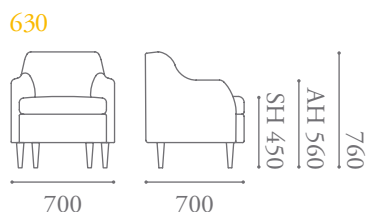

Siena Specification

Designed by Katerina Zachariades

The Siena collection of lounge chairs also includes daybeds, swivel chairs and benches. The tub chairs feature a flowing curved profile and tapered turned legs or, as an option, a polished timber show wood base.

[Shown as right arm, can be left arm.]