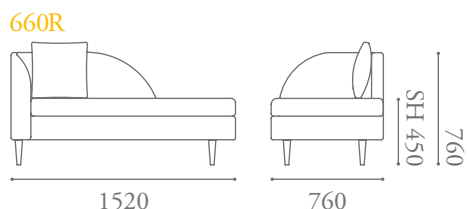

Siena Specification

Designed by Katerina Zachariades

The Siena collection of lounge chairs also includes daybeds, swivel chairs and benches. The tub chairs feature a flowing curved profile and tapered turned legs or, as an option, a polished timber show wood base.

[Shown as right arm, can be left arm.]