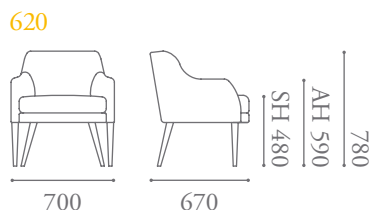

Siena Specification

Designed by Katerina Zachariades

The Siena collection of lounge chairs also includes daybeds, swivel chairs and benches. The tub chairs feature a flowing curved profile and tapered turned legs or, as an option, a polished timber show wood base.

[Shown as right arm, can be left arm.]