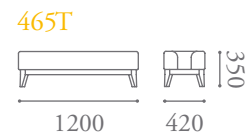

Siena Specification

Designed by Katerina Zachariades

The Siena collection of lounge chairs also includes daybeds, swivel chairs and benches. The tub chairs feature a flowing curved profile and tapered turned legs or, as an option, a polished timber show wood base.

[Shown as right arm, can be left arm.]