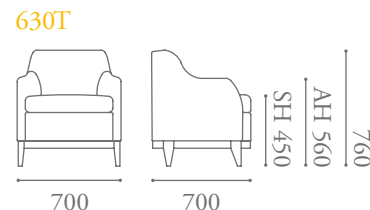

Siena Specification

Designed by Katerina Zachariades

The Siena collection of lounge chairs also includes daybeds, swivel chairs and benches. The tub chairs feature a flowing curved profile and tapered turned legs or, as an option, a polished timber show wood base.

[Shown as right arm, can be left arm.]