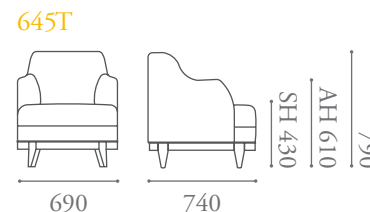

Siena Specification

Designed by Katerina Zachariades

The Siena collection of lounge chairs also includes daybeds, swivel chairs and benches. The tub chairs feature a flowing curved profile and tapered turned legs or, as an option, a polished timber show wood base.

[Shown as right arm, can be left arm.]