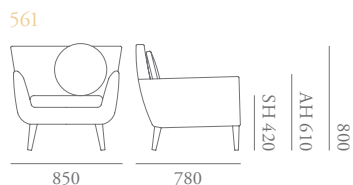

Soho Specification

Designed by Katerina Zachariades

The Soho collection of sofas and chairs is contemporary with echoes of 1950s styling. Softened corners and a high back create an inviting, comfortable and distinctive form, available with button back upholstery detail to enhance it's mid-century character. A daybed version is also available and offers a luxurious seating option.

Soho Specification