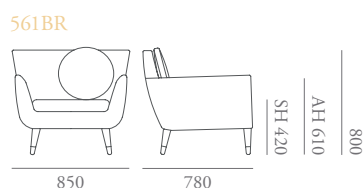

Soho Specification

Designed by Katerina Zachariades

The Soho collection of sofas and chairs is contemporary with echoes of 1950s styling. Softened corners and a high back create an inviting, comfortable and distinctive form, available with button back upholstery detail to enhance it's mid-century character. A daybed version is also available and offers a luxurious seating option.

Soho Specification