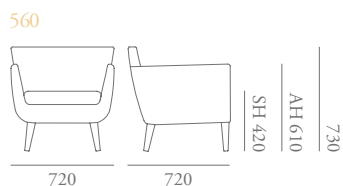

Soho Specification

Designed by Katerina Zachariades

The Soho collection of sofas and chairs is contemporary with echoes of 1950s styling. Softened corners and a high back create an inviting, comfortable and distinctive form, available with button back upholstery detail to enhance it's mid-century character. A daybed version is also available and offers a luxurious seating option.

Soho Specification