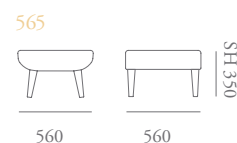

Soho Specification

Designed by Katerina Zachariades

The Soho collection of sofas and chairs is contemporary with echoes of 1950s styling. Softened corners and a high back create an inviting, comfortable and distinctive form, available with button back upholstery detail to enhance it's mid-century character. A daybed version is also available and offers a luxurious seating option.