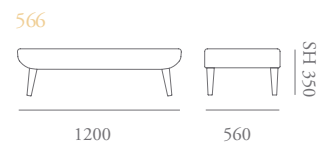

Soho Specification

Designed by Katerina Zachariades

The Soho collection of sofas and chairs is contemporary with echoes of 1950s styling. Softened corners and a high back create an inviting, comfortable and distinctive form, available with button back upholstery detail to enhance it's mid-century character. A daybed version is also available and offers a luxurious seating option.

Soho Specification