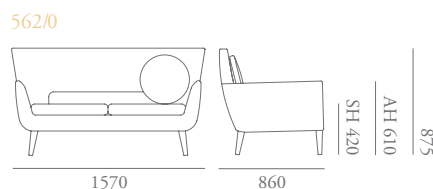

Soho Specification

Designed by Katerina Zachariades

The Soho collection of sofas and chairs is contemporary with echoes of 1950s styling. Softened corners and a high back create an inviting, comfortable and distinctive form, available with button back upholstery detail to enhance it's mid-century character. A daybed version is also available and offers a luxurious seating option.

Soho Specification