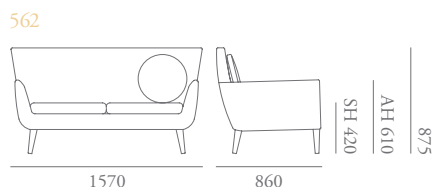

Soho Specification

Designed by Katerina Zachariades

The Soho collection of sofas and chairs is contemporary with echoes of 1950s styling. Softened corners and a high back create an inviting, comfortable and distinctive form, available with button back upholstery detail to enhance it's mid-century character. A daybed version is also available and offers a luxurious seating option.

Soho Specification