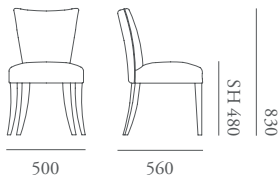

Morgan London
1 Dallington Street
London, EC1V 0BH
Sales: +44 (0) 1243 371 111

Morgan Factory
Clovelly Road, Southbourne
Hampshire, PO10 8PQ
info@morganfurniture.co.uk

www.morganfurniture.co.uk

Atlantic

The Atlantic collection offers classic contemporary dining chairs available with a timber or upholstered arm detail, as well as two back height options and a stacking chair variation. The comfort of the sculpted elegant curved back allows for long meetings or fine dining.