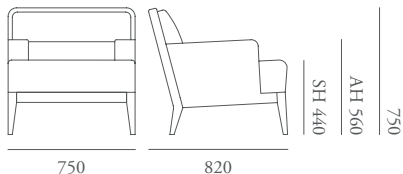

Morgan London
1 Dallington Street
London, EC1V 0BH
Sales: +44 (0) 1243 371 111

Morgan Factory
Clovelly Road, Southbourne
Hampshire, PO10 8PQ
info@morganfurniture.co.uk

www.morganfurniture.co.uk

Brompton

The Brompton collection offers contemporary upholstered detailing with a traditional touch, including lounge chairs, sofas and modular options. A block like form is softened with radiused upholstered corners and a pulled seam, enhancing the lumbar support and dividing the plain back. The armchair features an optional timber back detail, creating a separate fabric panel and the opportunity to customise by specifying contrasting fabric.