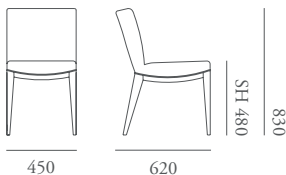

# Chelsea

Designed primarily as a restaurant chair, the Chelsea collection is light and elegant, combining timber detailing with crisp upholstery. Featuring curved seat rails that make a playful repeat especially when the chairs are viewed from the back. Available as a side chair and an armchair, the chairs feature a piping detail or nail trim is also an option.