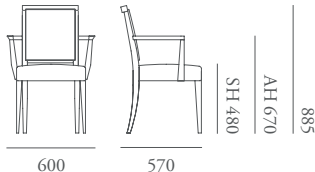

Morgan London
1 Dallington Street
London, EC1V 0BH
Sales: +44 (0) 1243 371 111

Morgan Factory
Clovelly Road, Southbourne
Hampshire, PO10 8PQ
info@morganfurniture.co.uk

www.morganfurniture.co.uk

Opera

Classic and refined, the Opera collection comprises dining chairs incorporating a slender timber frame with a hand grip detail and are lightweight yet deeply padded for comfort. The lounge chair has been designed with a deep seat and fully upholstered arms, or timber arms to match the dining chair.