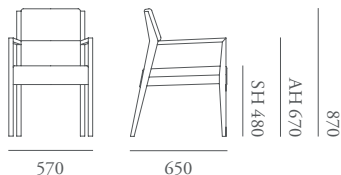

# Panama

The Panama collection of dining and lounge chairs features a slim, angled dynamic form and sharp square upholstery detailing. An ergonomic seating angle and webbed seat create a light and comfortable contemporary chair.