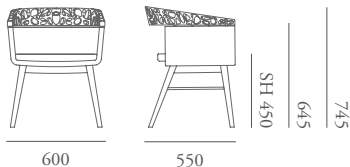

# Rio

In collaboration with studio INTEGRATE, the Rio collection explores combining the craft of today with the craft of tomorrow. The collection offers a series of dining/meeting chairs with backrest options in timber, upholstery or a 3D printed component. 3D printing construction uses a mathematical algorithm to create an intricate sculptural backrest and arm. Printed in polyamide.