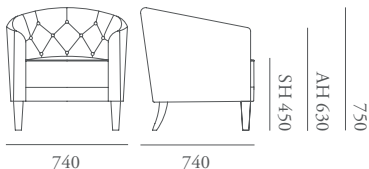

# Rotunda

Featuring generous and plump upholstery, the Rotunda collection comprises lounge seating with a deep button detail, offering elegance and comfort in a classic style.

A curved tub style backrest encloses the seat, providing a compact and ergonomic sit. A low, middle and high back option is available.