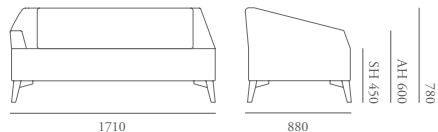

Morgan London
1 Dallington Street
London, EC1V 0BH
Sales: +44 (0) 1243 371 111

Morgan Factory
Clovelly Road, Southbourne
Hampshire, PO10 8PQ
info@morganfurniture.co.uk

www.morganfurniture.co.uk

Valencia

The Valencia collection is a modular system of seating, which intersects to form multi-directional seating grids. The sharp and dramatic profile is available as a full back, 3/4 back or 1/2 back module. Between modules, a sculptural 'V' shaped gap is created.