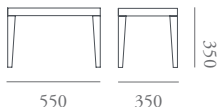

The Goodwood tables complement the seating collection, mirroring the distinctive timber detail of a chamfered edge. Two available heights allow the tables to nest within each other, with the option of four varying inset tops: glass, timber, Carrara marble, or a unique geometric design by artist Mark McClure. A striking feature piece is the console table with a brushed bronze base.