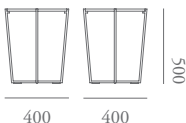

# Valencia Tables

The Valencia table collection features lightweight metal cross frame side and coffee tables, with a subtle angle to the frame echoing the 'V' shaped silhouette of the Valencia sofa collection. Available with a clear glass or marble inset top, as well as two varying decorative metal disk options. The images shown are in a metallic brass epoxy finish, black or white are also available as standard.