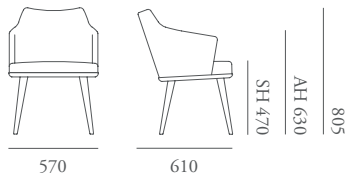

Morgan London
1 Dallington Street
London, EC1V 0BH
Sales: +44 (0) 1243 371 111

Morgan Factory
Clovelly Road, Southbourne
Hampshire, PO10 8PQ
info@morganfurniture.co.uk

www.morganfurniture.co.uk

Porto

The Porto collection is light, minimal and versatile. The ergonomics and foam specification ensure comfort in both dining and lounge configurations. The products are engineered and detailed to allow for simplicity or luxurious detailing. The three armchairs and two side chairs can be specified with an upholstered base, a show wood timber base, or a steel frame base.