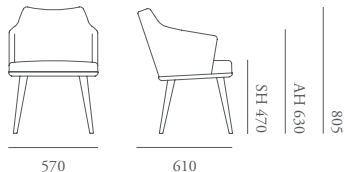

Morgan London
1 Dallington Street
London, EC1V 0BH
Sales: +44 (0) 1243 371 111

Morgan Factory
Clovelly Road, Southbourne
Hampshire, PO10 8PQ
info@morganfurniture.co.uk

www.morganfurniture.co.uk

Porto

The Porto collection is light, minimal and versatile. The ergonomics and foam specification ensure comfort in both dining and lounge configurations. The products are engineered and detailed to allow for simplicity or luxurious detailing. The three armchairs and two side chairs can be specified with an upholstered base, a show wood timber base, or a steel frame base.