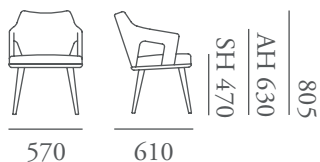

# Porto Specification

*Designed by Morgan Studio*

The Porto collection is light, minimal and versatile. The ergonomics and foam specification ensure comfort in both dining and lounge configurations. The products are engineered and detailed to allow for simplicity or luxurious detailing. The three armchairs can be specified with an upholstered base, a show wood timber base, or a steel frame base.

240

240EP

241

241EP

242

242EP

# Porto Specification

243T

244T

340

342U