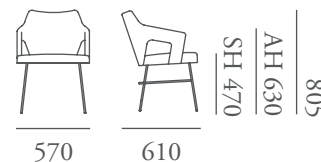

# Porto Specification

*Designed by Morgan Studio*

The Porto collection is light, minimal and versatile. The ergonomics and foam specification ensure comfort in both dining and lounge configurations. The products are engineered and detailed to allow for simplicity or luxurious detailing. The three armchairs can be specified with an upholstered base, a show wood timber base, or a steel frame base.

240

240EP

241

241EP

242

242EP

# Porto Specification

243T

244T

340

342U