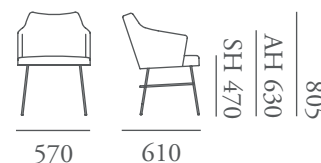

# Porto Specification

*Designed by Morgan Studio*

The Porto collection is light, minimal and versatile. The ergonomics and foam specification ensure comfort in both dining and lounge configurations. The products are engineered and detailed to allow for simplicity or luxurious detailing. The three armchairs can be specified with an upholstered base, a show wood timber base, or a steel frame base.

240

240EP

241

241EP

242

242EP

# Porto Specification

243T

244T

340

342U