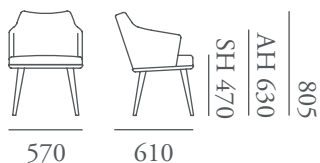

# Porto Specification

*Designed by Morgan Studio*

The Porto collection is light, minimal and versatile. The ergonomics and foam specification ensure comfort in both dining and lounge configurations. The products are engineered and detailed to allow for simplicity or luxurious detailing. The three armchairs can be specified with an upholstered base, a show wood timber base, or a steel frame base.

240

240EP

241

241EP

242

242EP

# Porto Specification

243T

244T

340

342U