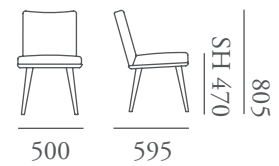

# Porto Specification

*Designed by Morgan Studio*

The Porto collection is light, minimal and versatile. The ergonomics and foam specification ensure comfort in both dining and lounge configurations. The products are engineered and detailed to allow for simplicity or luxurious detailing. The three armchairs can be specified with an upholstered base, a show wood timber base, or a steel frame base.

240

240EP

241

241EP

242

242EP

# Porto Specification

243T

244T

340

342U