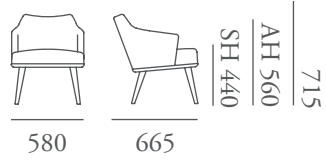

# Porto Specification

*Designed by Morgan Studio*

The Porto collection is light, minimal and versatile. The ergonomics and foam specification ensure comfort in both dining and lounge configurations. The products are engineered and detailed to allow for simplicity or luxurious detailing. The three armchairs can be specified with an upholstered base, a show wood timber base, or a steel frame base.

240

240EP

241

241EP

242

242EP

# Porto Specification

243T

244T

340

342U