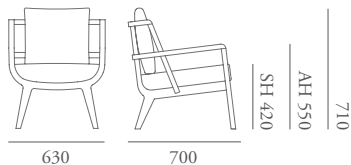

# Kaya

The Kaya collection draws inspiration from nature, it's crafted timber frame rooted in the open and honest purity of trees. Featuring two dining chairs and a small, large & high back lounge chair, this versatile collection's gentle curves and soft upholstery create a mood of relaxed luxury.