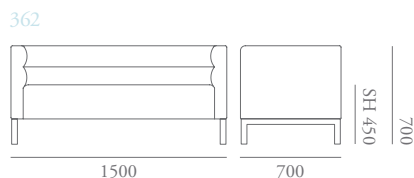

Ribb Specification

Designed by Katerina Zachariades

The Ribb collection of sofas and chairs is based on a square exterior contrasting with a soft “ribbed” interior and available in several lengths and back heights. Whether long and low or boxy and compact, clean horizontal lines combine with plump upholstery to create a relaxed and

[Shown as right arm, can be left arm.]

Ribb Specification