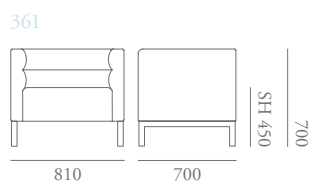

Ribb Specification

Designed by Katerina Zachariades

The Ribb collection of sofas and chairs is based on a square exterior contrasting with a soft “ribbed” interior and available in several lengths and back heights. Whether long and low or boxy and compact, clean horizontal lines combine with plump upholstery to create a relaxed and

comfortable seating collection. The distinctive style of the high back creates a booth seat that is intimate and imposing, with opportunity to specify an accent fabric on the seat or individual ribs for a bold graphic effect.

[Shown as right arm, can be left arm.]