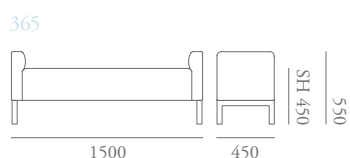

Ribb Specification

Designed by Katerina Zachariades

The Ribb collection of sofas and chairs is based on a square exterior contrasting with a soft “ribbed” interior and available in several lengths and back heights. Whether long and low or boxy and compact, clean horizontal lines combine with plump upholstery to create a relaxed and

[Shown as right arm, can be left arm.]

Ribb Specification