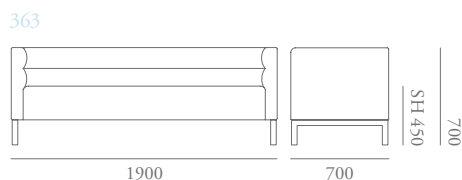

Ribb Specification

Designed by Katerina Zachariades

The Ribb collection of sofas and chairs is based on a square exterior contrasting with a soft “ribbed” interior and available in several lengths and back heights. Whether long and low or boxy and compact, clean horizontal lines combine with plump upholstery to create a relaxed and

[Shown as right arm, can be left arm.]

Ribb Specification