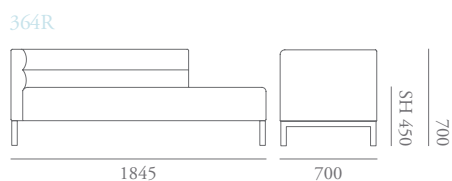

Ribb Specification

Designed by Katerina Zachariades

The Ribb collection of sofas and chairs is based on a square exterior contrasting with a soft “ribbed” interior and available in several lengths and back heights. Whether long and low or boxy and compact, clean horizontal lines combine with plump upholstery to create a relaxed and

[Shown as right arm, can be left arm.]

Ribb Specification