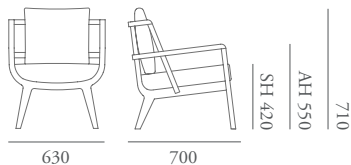

Morgan London
1 Dallington Street
London, EC1V 0BH
Sales: +44 (0) 1243 371 111

Morgan Factory
Clovelly Road, Southbourne
Hampshire, PO10 8PQ
info@morganfurniture.co.uk

www.morganfurniture.co.uk

Kaya

The Kaya lounge collection draws inspiration from nature, it's crafted timber frame rooted in the open and honest purity of trees. Featuring a small, large & high back feature lounge chair, this versatile collection's gentle curves and soft upholstery create a mood of relaxed luxury.