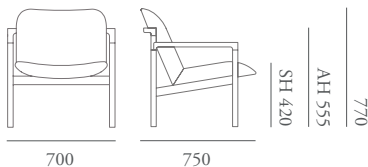

# Rakino

The architectural Rakino collection, juxtaposes soft sculpted upholstery with a strong, low line frame. The clean linear structure emphasises crisp timber detailing born from a dialogue between the precision of CNC manufacturing and a handcrafted finish. The collection offers two lounge chairs, dining chairs and a selection of coffee tables.