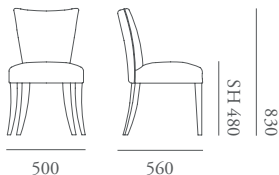

# Atlantic

The Atlantic collection offers classic contemporary dining chairs available with a timber arm detail, as well as two back height options and a stacking chair variation. The comfort of the sculpted elegant curved back allows for long meetings or fine dining.