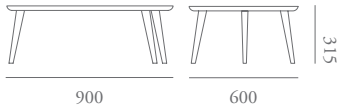

# Chevy Tables

Echoing the mid-century styling of the Chevy seating collection, the Chevy coffee tables feature tapered timber legs and a selection of round and pebble shaped top options. Available with brass ferrules and Carrara marble inserts, the specification can be customised to suit. Veneer and laminate tops are standard, coloured inset glass is also an option.