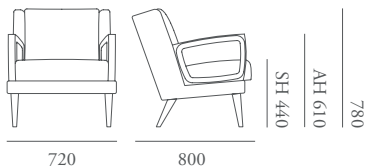

Goodwood

The Goodwood collection is a group of armchairs and dining chairs featuring a distinctive timber detail. Inspired by freeform shapes found in art mobiles and hand carved timber sculptures, the collection includes a high back chair as well as a fully upholstered arm option.