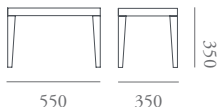

Goodwood Tables

The Goodwood tables complement the seating collection, mirroring the distinctive timber detail of a chamfered edge. Two available heights allow the tables to nest within each other, with the option of four varying inset tops: glass, timber, Carrara marble, or a unique geometric design by artist Mark McClure. A striking feature piece is the console table with a brushed bronze base.