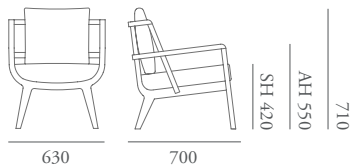

# Kaya

The Kaya lounge collection draws inspiration from nature, it's crafted timber frame rooted in the open and honest purity of trees. Featuring a small, large & high back feature lounge chair, this versatile collection's gentle curves and soft upholstery create a mood of relaxed luxury.