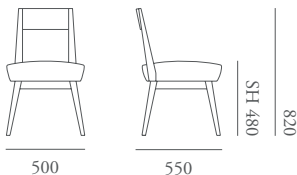

# Lima

The Lima collection is light and playful. Dining as well as small lounge chairs, ottoman and barstool, they feature a shaped seat cushion and timber back. Constructed in three elements, base, seat and back they offer the option of natural timber combined with a painted finish.