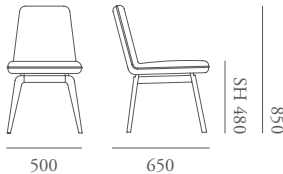

Lucca

The Lucca collection is comprised of a dining chair, stool and barstool, featuring a tapered timber base and slim-line upholstered seat creating a contemporary aesthetic, ideally suited to informal dining. The fully upholstered seat features a continuous piping detail to accentuate the radiused profile. The seat appears to float on an elegant showwood base.