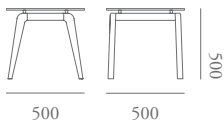

Morgan
Clovelly Road, Southbourne
Hampshire, PO10 8PQ
+44 (0) 1243 371 111

info@morganfurniture.co.uk

www.morganfurniture.co.uk

Lucca Tables

Comprised of coffee, dining and console tables featuring the Lucca collection's distinctive tapered timber base, the Lucca table collection has a contemporary mid-century inspired aesthetic. Tops in veneer, laminate or glass are floating, resting on stainless steel or brass spacers.