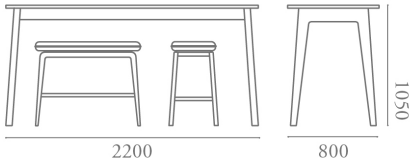

Lucca

Collaborative working is encouraged with this workbench system, offering bar height tables and benches. A solid timber frame with a laminate top, the workbench allows for work, meetings or standing conversations and is available with integrated power and aircharge® modules.