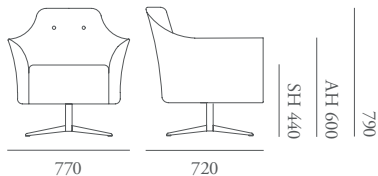

Modena

The Modena collection features contemporary lounge chairs and sofas including a versatile modular system. The stylish Modena chair is generous, with a sweeping upholstered arm detail that creates a sharp profile but also a soft inviting shape; a showwood base features profiled edges and inset legs. The small lounge & high back wing chair are also available with a chrome swivel base.