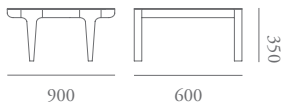

Modena Tables

Designed to complement the Modena seating, the tables collection offers a selection of luxurious coffee and side tables featuring the distinctive profiled showwood base and a flush fitting top. Customers can specify a veneer or realwood laminate top, or the option of flush fitting acid etched back painted glass.