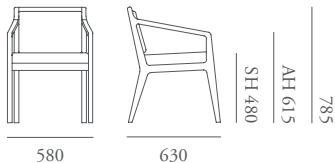

Oslo

Oslo is a lounge and dining collection offering a Scandinavian inspired slender frame profile. Chairs feature an elegant timber skeleton with simple drop in upholstered seat and back pads. CNC manufacturing techniques have been used alongside traditional manufacture to achieve a hand-crafted aesthetic. These timber chairs will complement any of Morgan's upholstered products and collection of tables. Oak or beech specification is available.